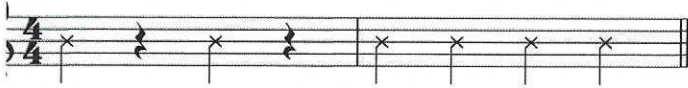

#67

♩ = 110

"The Chicken Changes" Jazz Fusion Funk in Bb mixolydian

Count In